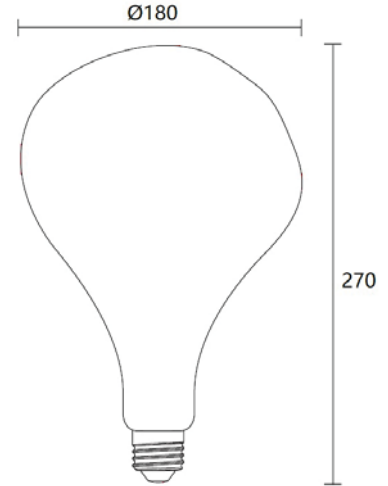

Vega - Casambi LED Filament Bulb

4w | 291lm | 2200K

Ordering Code:

BT165-22K-AMB-E27

Vega is Casambi enabled LED bulb makes it easier than ever to introduce smart lighting at home. Use the Casambi app and start controlling your lights straight out of the box.

Other CCT and glass finishes available upon request.

Lamp Features & Specifications:

Style	BT165	Lifetime	30000hrs
Socket	E27	Cycles on/off	100000
Filaments	Spiral	Working Voltage	220-240VAC 50/60Hz
Dimmable	By Casambi App	In-rush protection	3000V
Power	4w	Operating Temperature	-20° to +45°
Equivalent	20w	Energy Efficiency	78.6lm/w
Lumen	291	Energy Class	G (G -> A scale)
CCT	2200K	Beam Angle	360°
CRI	>90	Power Factor	>0.9
Glass Finish	Amber	Lamp Weight	272g
Warranty	3 Years		
IP	20		
Control range	50m		