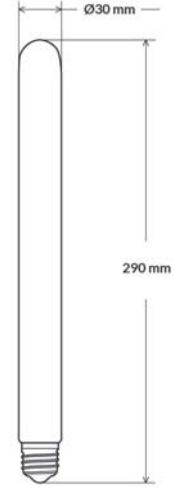

Samson - Casambi LED Filament Bulb

4w | 303lm | 2200K

Ordering Code:

T30-22K-AMB-E27

Samson is Casambi enabled LED bulb makes it easier than ever to introduce smart lighting at home. Use the Casambi app and start controlling your lights straight out of the box.

Other CCT and glass finishes available upon request.

Lamp Features & Specifications:

Style	T30	Lifetime	30000hrs
Socket	E27	Cycles on/off	100000
Filaments	Straight	Working Voltage	220-240VAC 50/60Hz
Dimmable	By Casambi App	In-rush protection	3000V
Power	4w	Operating Temperature	-20° to +45°
Equivalent	20w	Energy Efficiency	81.9lm/w
Lumen	303	Energy Class	G (G -> A scale)
CCT	2200K	Beam Angle	360°
CRI	>90	Power Factor	>0.9
Glass Finish	Amber	Lamp Weight	65g
Warranty	3 Years		
IP	20		
Control range	50m		