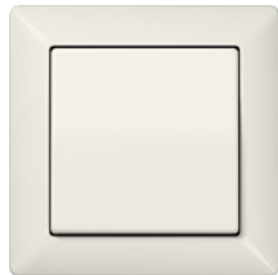

AS 500

IVORY
similar RAL 1013

The AS 500 combines a clear, linear language of form with great functionality. The AS 500 distinguishes itself with its curved rocker switch surface. The duroplastic frames and covers are available in ivory and white.

AS 500

Material

Duroplastic

Protection IP 44

Protection level IP 44 is ensured with sealing gasket ref.-no. 551 WU and „IP 44 frame“ of the respective design range.

Please combine preferably with Duroplastic (highly scratch-resistant, high-gloss) covers

Switch

Rotary dimmer

F 40 sensor, 4-gang

F 50 sensor, 4-gang

Switch/socket combination

Frame size

- 1-gang 80.5 mm x 80.5 mm
- 2-gang 80.5 mm x 151.5 mm
- 3-gang 80.5 mm x 222.5 mm
- 4-gang 80.5 mm x 293.5 mm
- 5-gang 80.5 mm x 364.5 mm